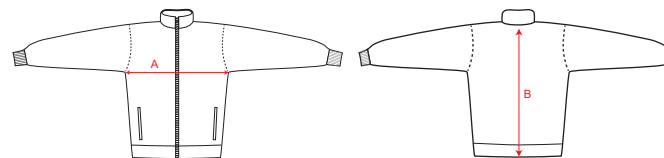

00 10

00 04

00 03

00 08

19 10

02 02

00 51

Logo in pvc  
*Pvc logo*

Cappuccio  
*hood*

Tasche con zip  
*Pockets with zip*

Elastico ai polsi  
*Elastic cuffs*

TAGLIE/SIZES 3XS 2XS XS S M L XL 2XL 3XL 4XL

<b>A</b>	TORACE CHEST	46	48	50	52	54	56	58	60	62	64
<b>B</b>	LUNGHEZZA MAGLIA BACK LENGHT	59	61	63	65	67	70	72	74	76	78

## GUIDA ALLA TAGLIE SIZE GUIDE

LE MISURE SONO IN CENTIMETRI (CM)  
THE MEASUREMENTS ARE IN CENTIMETERS (CM)